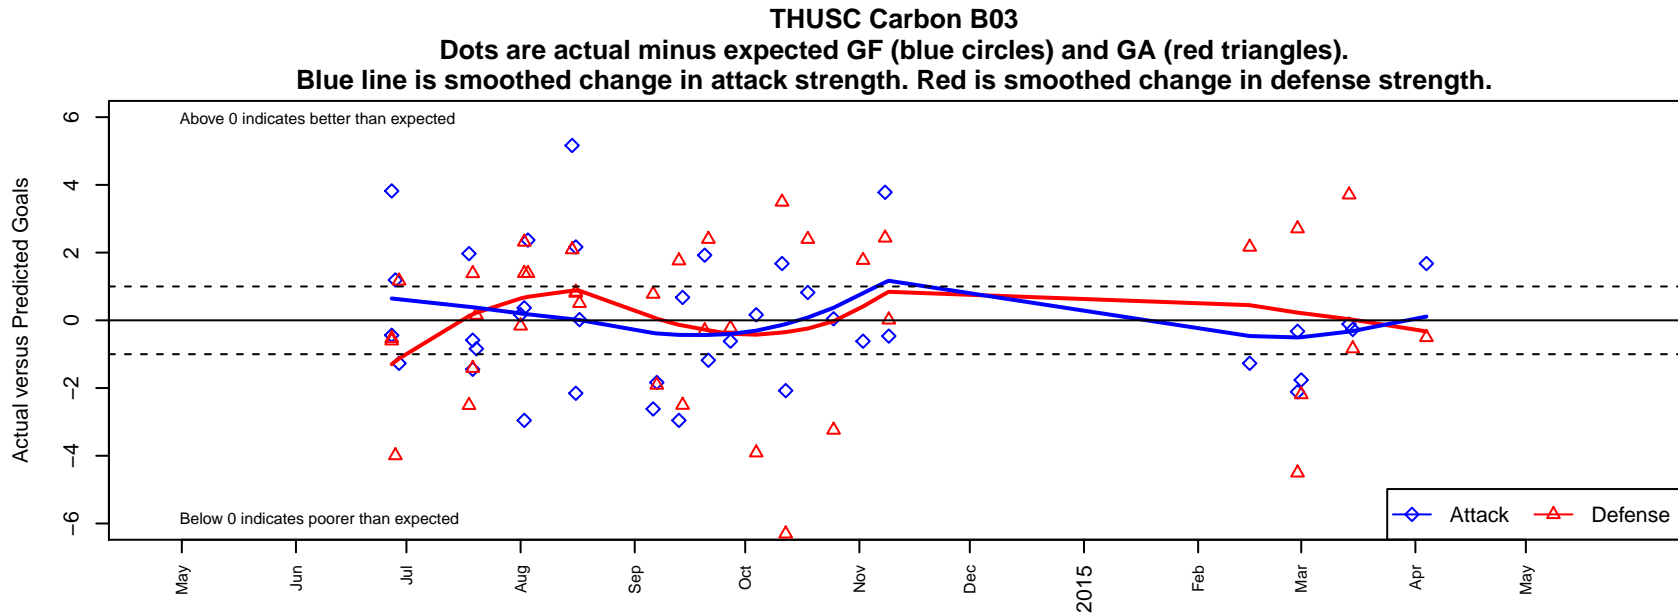

## THUSC Carbon B03

Tualatin Hills United SC  
 Beaverton, OR  
 B03 total strength=316  
 attack=0.31 defense=0.11  
 fall league = OPL 1st Div – BLACK U11  
 spr league = Spr OPL Mt Hood Div U11

alt names used:  
 THUSC Carbon  
 THUSC CARBON (OR)  
 THUSC Carbon  
 THUSC Carbon  
 Tualatin Hills United SC Carbon  
 Tualatin Hills United SC Carbon  
 Tualatin Hills United SC Carbon

**attack and defense variance (black dot)  
relative to other teams  
and top 10 in region**

**attack and defense rating  
relative to others at age  
and all opponents in last 13 months**

**Performance relative to 13 month average**